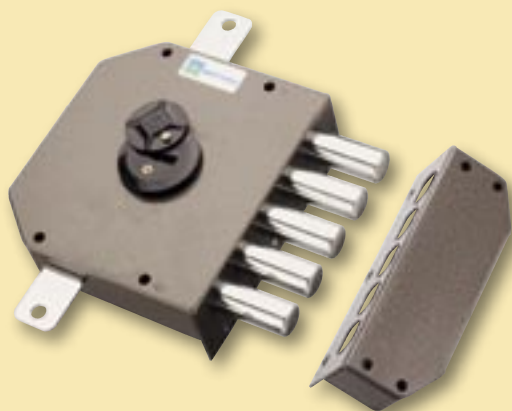

Laterale
Dimensioni scatola mm. 132x146x30
Corsa chiavistelli mm. 40

Side lock
Box dimensions: 132x146x30 mm.
Bolt travel: 40 mm.

Laterale con mezzo giro
Dimensioni scatola mm. 132x146x30
Corsa chiavistelli mm. 40

Side lock with latchbolt
Box dimensions: 132x146x30 mm.
Bolt travel: 40 mm.

20.520

Finitura/Finish

Verniciata Brown enamelled	Cromata Chrome plated
-------------------------------	--------------------------

Three-point lock
Box dimensions: 132x146x30 mm.
Bolt travel: 40 mm.
Bar Travel: 17 mm.
Bars **NOT** included

Triplice con mezzo giro
Dimensioni scatola mm. 132x146x30
Corsa chiavistelli mm. 40
Corsa aste mm. 17
Aste **NON** comprese

Three-point lock with latchbolt
Box dimensions: 132x146x30 mm.
Bolt travel: 40 mm.
Bar travel: 17 mm.
Bars **NOT** included