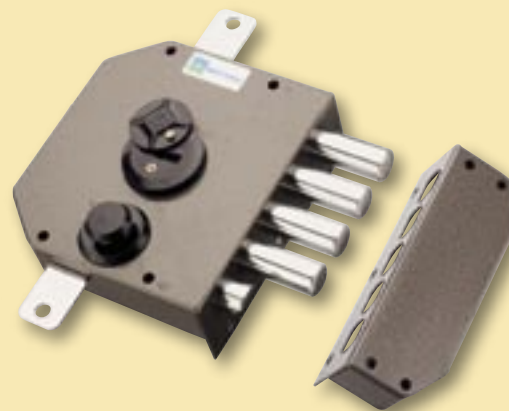

20.530

Finitura/Finish

Verniciata Brown enamelled	Cromata Chrome plated

Triplice
Dimensioni scatola mm. 132x146x30
Corsa chiavistelli mm. 40
Corsa aste mm. 17
Aste **NON** comprese

Three-point lock
Box dimensions: 132x146x30 mm.
Bolt travel: 40 mm.
Bar Travel: 17 mm.
Bars **NOT** included

Triplice con mezzo giro
Dimensioni scatola mm. 132x146x30
Corsa chiavistelli mm. 40
Corsa aste mm. 17
Aste **NON** comprese

Three-point lock with latchbolt
Box dimensions: 132x146x30 mm.
Bolt travel: 40 mm.
Bar travel: 17 mm.
Bars **NOT** included